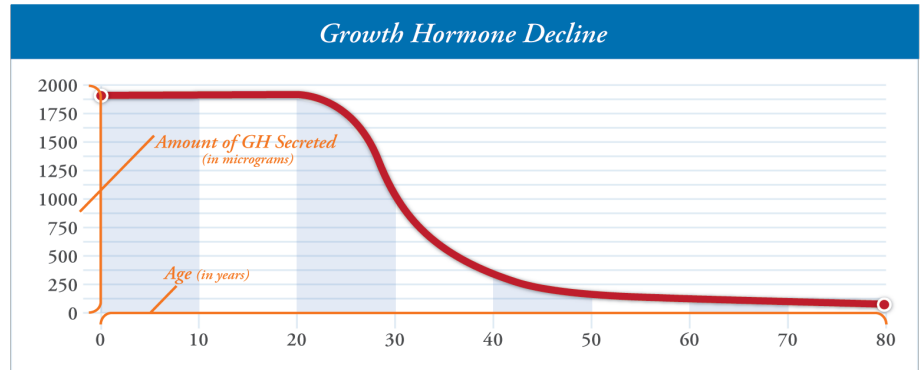

### Supplement Facts:

Serving Size 6 Capsules  
Servings Per Container: 30

Amount Per Serving		% DV
Vitamin C (as Ascorbic Acid)	100mg	167%
Vitamin B6 (as Pyridoxine HCL)	20mg	1000%
Zinc AAC	75mg	500%
Copper AAC	20mg	1000%
Chromium (as Chromium Polynicotinate = 100mcg) (as Chromium Picolinate = 100mcg)	200mcg	167%
<b>SuperFood Proprietary Blend</b>	<b>350mg</b>	
Acai	*	
Alfalfa Sprout	*	
Barley	*	
Buckwheat	*	
Cayenne Pepper (1% capsaicin)	*	
Flaxseed	*	
Garlic 100:1	*	
Lactobacillus Acidophilus	*	
Soy Isoflavones (40% extract)	*	
Wheatgrass 33:1	*	
<b>Antioxidant Proprietary Blend</b>	<b>325mg</b>	
Green Tea (50% Caffeine)	*	
DMAE	*	
Alpha Lipoic Acid	*	
Idebenone	*	
<b>Rejuvenation™ Proprietary Blend</b>	<b>300mg</b>	
GABA	*	
Aswaganda Root	*	
Colostrum 30%	*	
7-Keto DHEA	*	
Mucuna Pruriens (15% L-Dopa)	800mg	*
L-Glutamine	800mg	*
L-Ornithine	200mg	*
L-Arginine	200mg	*
L-Isoleucine	200mg	*
L-Valine	200mg	*
L-Leucine	200mg	*
L-Taurine	200mg	*
L-lysine HCL	200mg	*
Tribulus Terrestris PE 40%	200mg	*
Alpha GPC	100mg	*

## ➔ Lifessence HGH+

Lifessence HGH+ is a product designed to slow down the aging process, and help combat the effects of aging. HGH is a naturally occurring hormone created in the human body by the pituitary gland in the brain. This hormone stimulates growth and cell production. As we age beyond our early twenties, our natural HGH levels begin to decline. By the time we reach the age of 60, our HGH levels have decreased by 80%. The main property of HGH is to maintain the health of the cardiovascular system and the body's vital organs. HGH also helps to increase energy levels, weight loss, muscle mass, strength, endurance and sexual vitality. As well as improving skin through wrinkle reduction, faster recovery, and calcium retention.